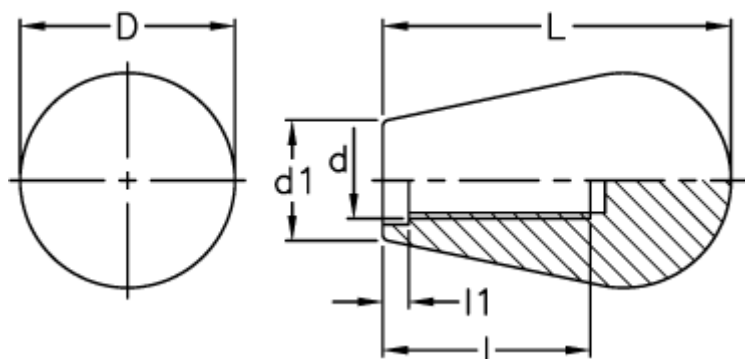

# Data Sheet

Article number: 2304019802

Description: E+G Handle  
I.147/40-M8

## Measures

---

$d = M8$

$D = 24$

$d1 = 14$

$l = 28$

$L = 40$

$l1 = 3.5$